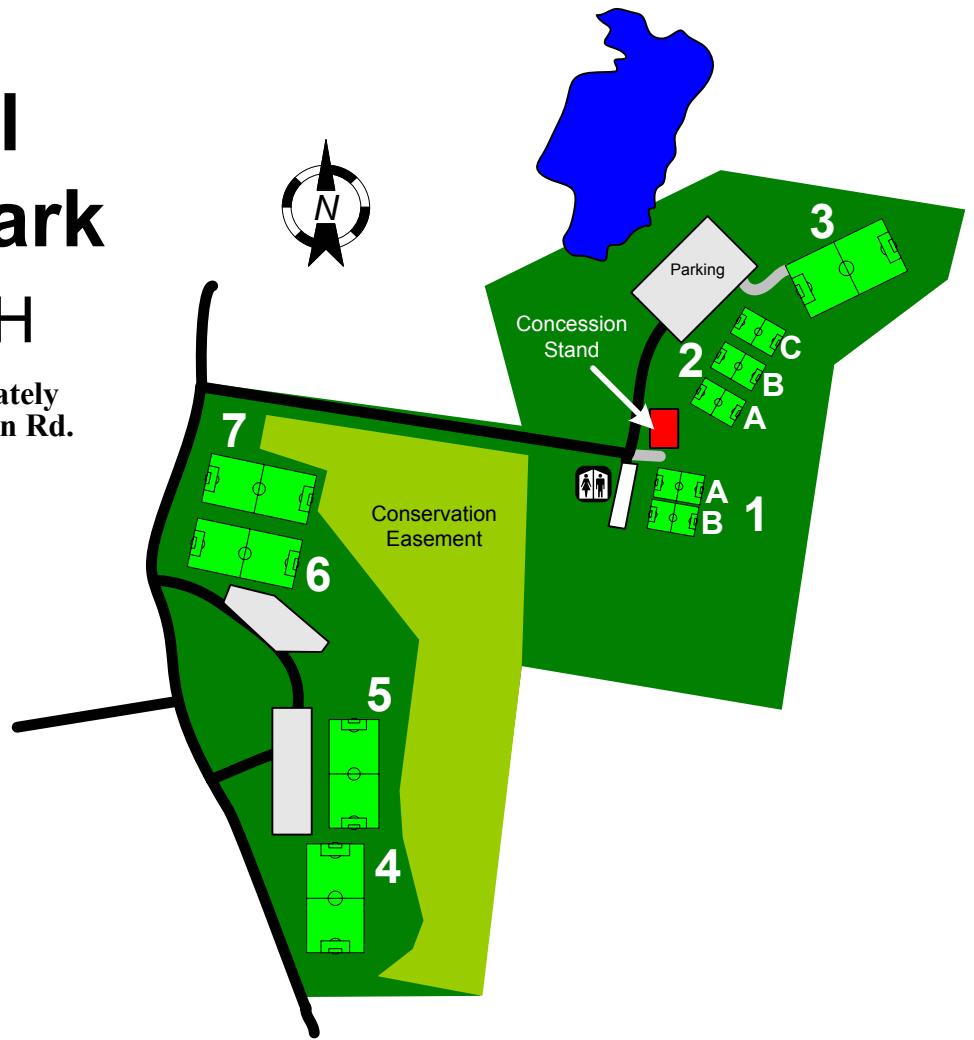

Continental Recreation Park

Londonderry NH

located off West Road approximately 2 miles from the Rt. 102 / Robinson Rd. intersection.

HOME OF

SOCCER

Directions

From I-93 (Exit 4) / Derry

Traveling from I-93, get off at Exit 4 and head west on Rt. 102 towards Hudson. After approximately 5.5 miles, turn right onto West Rd. (On the corner of West Rd is Eastern Propane.)

From Londonderry Town Commons

Follow Pillsbury Road West to High Range Road, turn left onto High Range Road. After approximately 150 yards, turn right onto Wiley Hill Road. Follow Wiley Hill Road for approximately 1.75 miles, turn left onto West Road, park entrance is on the left.

From Nashua/Hudson:

Traveling from Nashua, cross the Merrimack River on Rt. 111, and turn left at the traffic light onto Rte. 102 heading northeast. After approximately 7 miles, turn left on to West Rd. (On the corner of West Rd is Eastern Propane.)